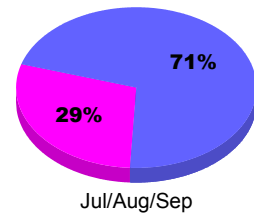

Membership Results
2010-2011

Membership
2009-2010

Month	Net Memb Goal	Actual New Memb	Actual Dropped Memb	Gain/Loss of Memb	Gain/Loss of Memb
Jul/Aug/Sep	0	79	-102	-23	-11
Totals	0	79	-102	-23	-11

Membership Results 2010-2011

Goal, New, Dropped, Gain/Loss

Comparison of Membership Gain/Loss

Current Year Compared to the Previous Year

Gender Comparison 2010-2011

Male Female